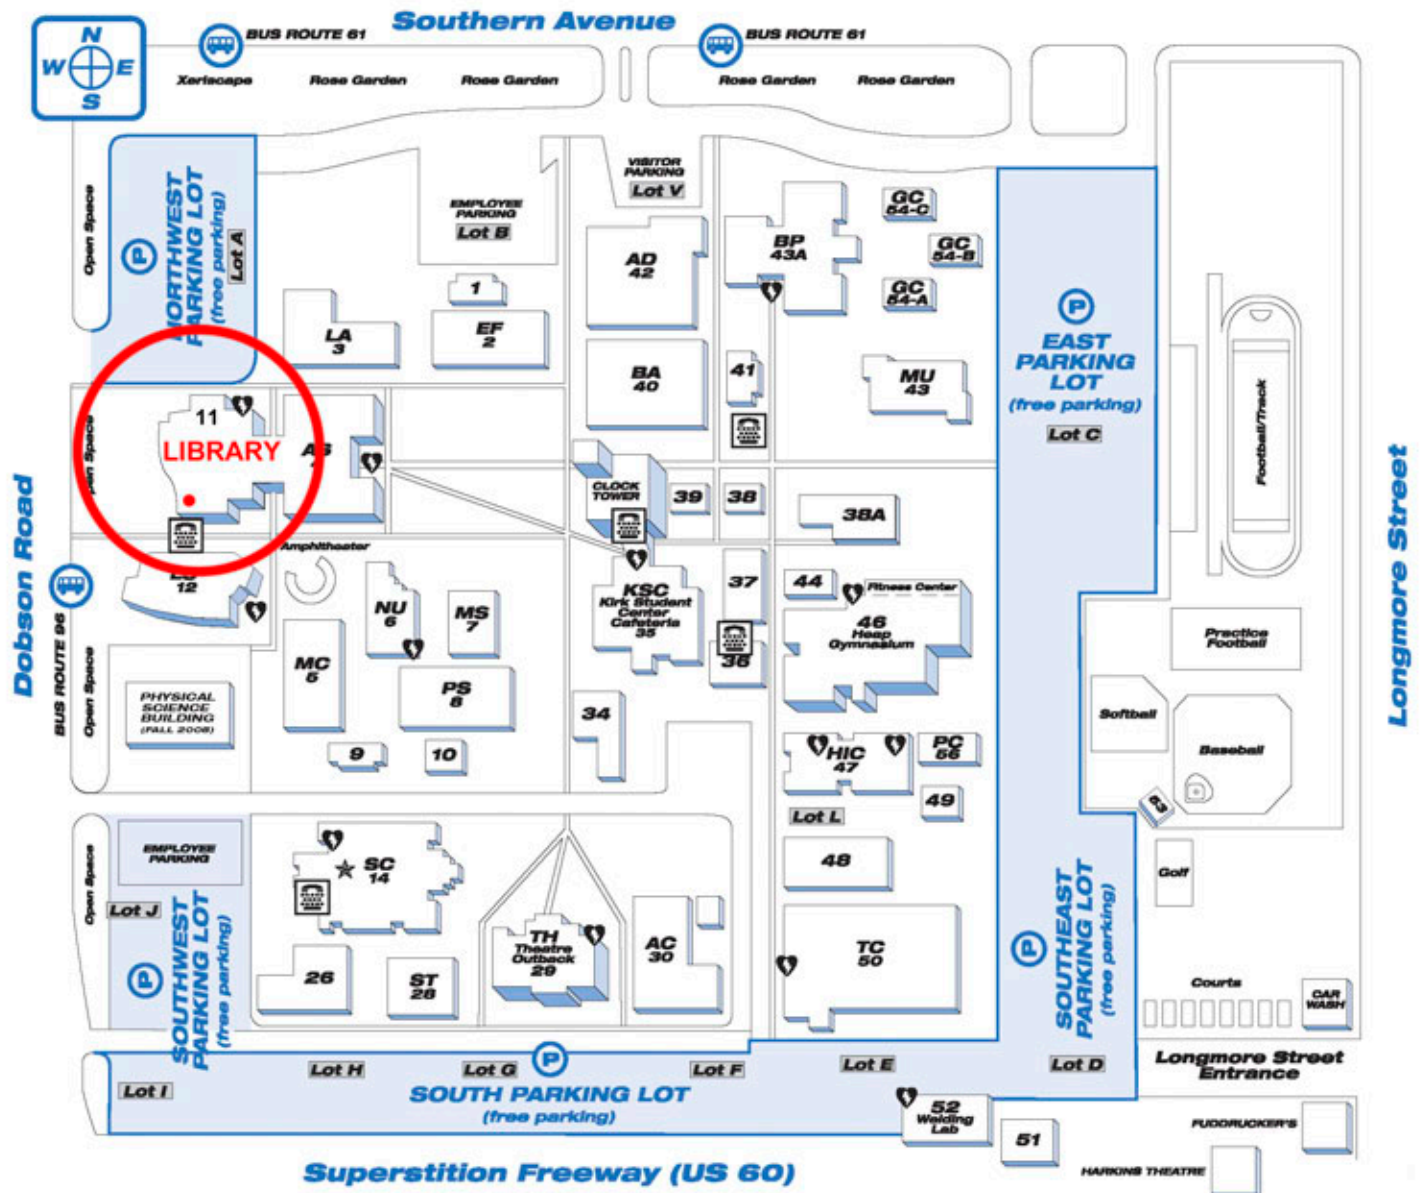

# Mesa Community College Campus

1833 West Southern Ave. Mesa, AZ

# Elsner Library floorplan